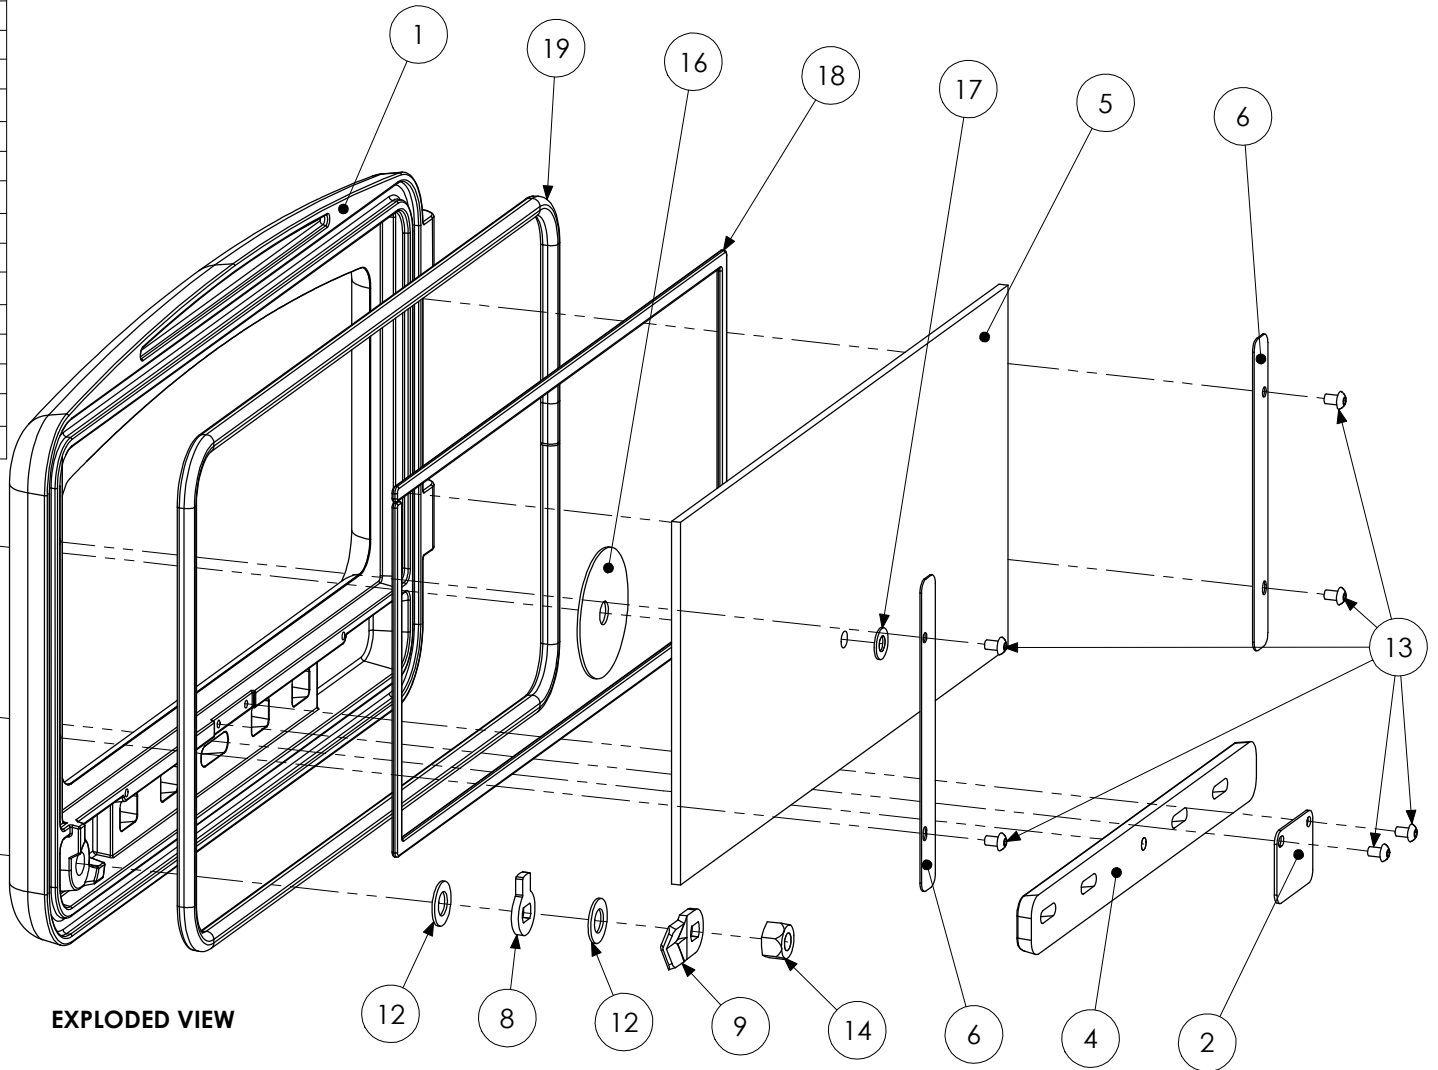

All dimensions are in mm DO NOT SCALE DRAWING

Scale: 1:50 A4 Sheet 2 of 8

ITEM	PART NO	REV	DESCRIPTION	QTY.
1	N900-136	A	Nectre Door Big Casting	1
2	N900-133	A	Nectre Door Big Air Slide Retainer	1
3	N900-134	A	Nectre Door Big Air Slide Rod	1
4	N900-135	A	Nectre Door Big Air Slide Slotted	1
5	N106-058	A	BBO Door Air Slide Mesh	1
6	N900-090	B	Nectre Door Big Glass	1
7	N900-140	A	Nectre Door Glass Retainer	2
8	N900-141	B	Nectre Door Handle	1
9	N900-143	B	Nectre Door Latch Stop	1
10	N900-144	B	Nectre Door Latch	1
11	N900-029	A	Door Handle Coil	1
12	N900-088	B	Handle Spring Small	1
13	N920-001		Washer M12 x 24 x 1.5	2
14	N920-024		Button Head Socket Screw SS M5 X 8	6
15	N920-028		Hexagon Nut Prevailing Torque M12	1
16	N920-029		Washer M5 x 10 x 1	2
17	N900-106	B	Nectre Door Big Fibreglass Rope	1
18	N900-107	B	Nectre Door Big Glass Seal	1

EXPLODED VIEW

**Glen Dimplex
Australia**

5-7 Duncan Rd, Dry Creek, SA 5094
Ph: +61 8 8349 8332

Drawing Notes:
CD = Critical dimension

This work is protected by Copyright.

Part No Rev Description
N106-059 C BBO Door Top

Tolerances: **+/-1mm (unless specified)**

All dimensions are in mm **DO NOT SCALE DRAWING**

Scale: **1:4 A4** Sheet **2 of 5**

ITEM	PART NO	REV	DESCRIPTION	QTY.
1	N900-136	A	Nectre Door Big Casting	1
2	N900-133	A	Nectre Door Big Air Slide Retainer	1
3	N900-134	A	Nectre Door Big Air Slide Rod	1
4	N900-135	A	Nectre Door Big Air Slide Slotted	1
5	N106-054	B	BBO Oven Glass	1
6	N900-140	A	Nectre Door Glass Retainer	2
7	N900-141	B	Nectre Door Handle	1
8	N900-143	B	Nectre Door Latch Stop	1
9	N900-144	B	Nectre Door Latch	1
10	N900-029	A	Door Handle Coil	1
11	N900-088	B	Handle Spring Small	1
12	N920-001		Washer M12 x 24 x 1.5	3
13	N920-024		Button Head Socket Screw SS M5 X 8	6
14	N920-028		Hexagon Nut Prevailing Torque M12	1
15	N900-081	B	Thermometer	1
16	N900-082	B	Thermometer Cover	1
17	N920-007		Washer SS M8 x 17 x 1.2	1
18	N900-107	B	Nectre Door Big Glass Seal	1
19	N900-106	B	Nectre Door Big Fibreglass Rope	1