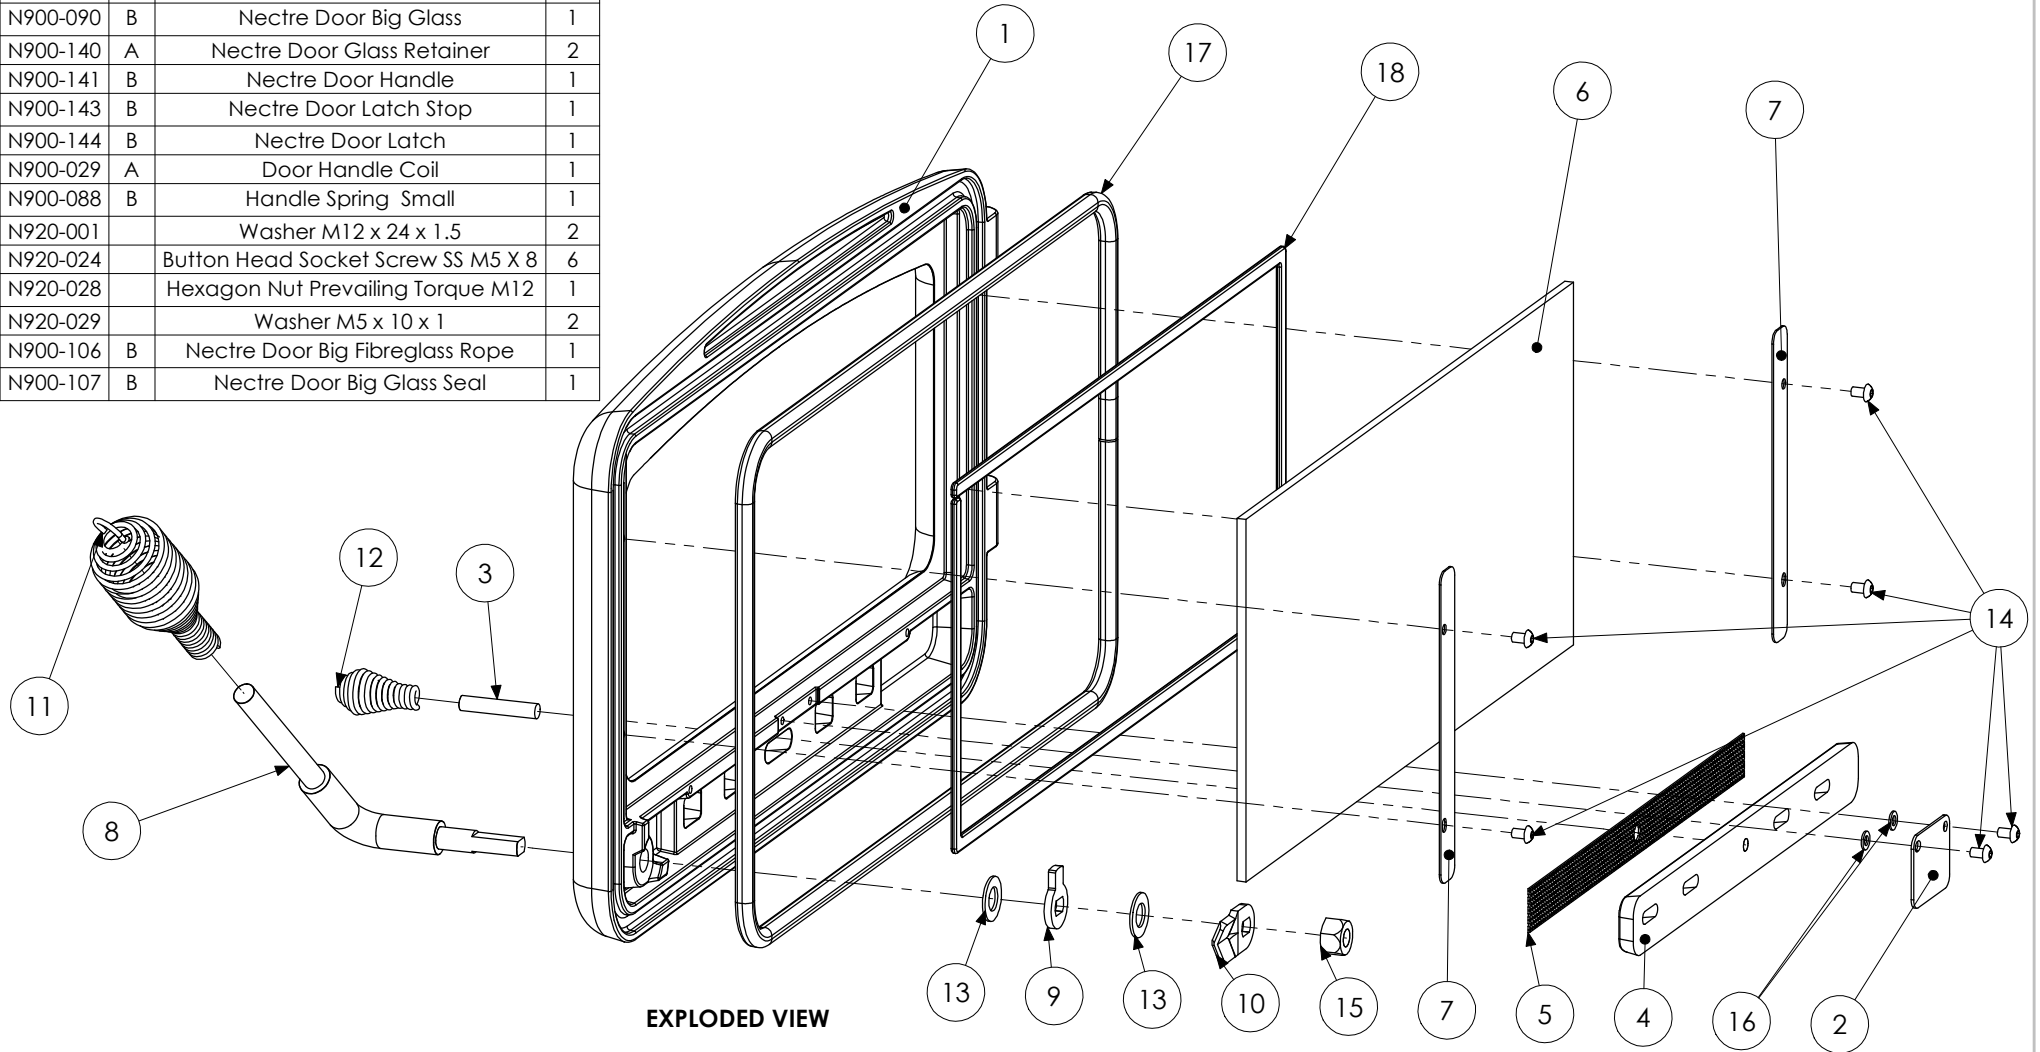

All dimensions are in mm DO NOT SCALE DRAWING

Scale: 1:50 A4 Sheet 2 of 8

ITEM	PART NO	REV	DESCRIPTION	QTY.
1	N900-136	A	Nectre Door Big Casting	1
2	N900-133	A	Nectre Door Big Air Slide Retainer	1
3	N900-134	A	Nectre Door Big Air Slide Rod	1
4	N900-135	A	Nectre Door Big Air Slide Slotted	1
5	N106-058	A	BBO Door Air Slide Mesh	1
6	N900-090	B	Nectre Door Big Glass	1
7	N900-140	A	Nectre Door Glass Retainer	2
8	N900-141	B	Nectre Door Handle	1
9	N900-143	B	Nectre Door Latch Stop	1
10	N900-144	B	Nectre Door Latch	1
11	N900-029	A	Door Handle Coil	1
12	N900-088	B	Handle Spring Small	1
13	N920-001		Washer M12 x 24 x 1.5	2
14	N920-024		Button Head Socket Screw SS M5 X 8	6
15	N920-028		Hexagon Nut Prevailing Torque M12	1
16	N920-029		Washer M5 x 10 x 1	2
17	N900-106	B	Nectre Door Big Fibreglass Rope	1
18	N900-107	B	Nectre Door Big Glass Seal	1

Tolerances: **+/-1mm (unless specified)**

All dimensions are in mm **DO NOT SCALE DRAWING**

Scale: **1:4 A4** Sheet **2 of 5**

ITEM	PART NO	REV	DESCRIPTION	QTY.
1	N900-136	A	Nectre Door Big Casting	1
2	N900-133	A	Nectre Door Big Air Slide Retainer	1
3	N900-134	A	Nectre Door Big Air Slide Rod	1
4	N900-135	A	Nectre Door Big Air Slide Slotted	1
5	N106-054	B	BBO Oven Glass	1
6	N900-140	A	Nectre Door Glass Retainer	2
7	N900-141	B	Nectre Door Handle	1
8	N900-143	B	Nectre Door Latch Stop	1
9	N900-144	B	Nectre Door Latch	1
10	N900-029	A	Door Handle Coil	1
11	N900-088	B	Handle Spring Small	1
12	N920-001		Washer M12 x 24 x 1.5	3
13	N920-024		Button Head Socket Screw SS M5 X 8	6
14	N920-028		Hexagon Nut Prevailing Torque M12	1
15	N900-081	B	Thermometer	1
16	N900-082	B	Thermometer Cover	1
17	N920-007		Washer SS M8 x 17 x 1.2	1
18	N900-107	B	Nectre Door Big Glass Seal	1
19	N900-106	B	Nectre Door Big Fibreglass Rope	1