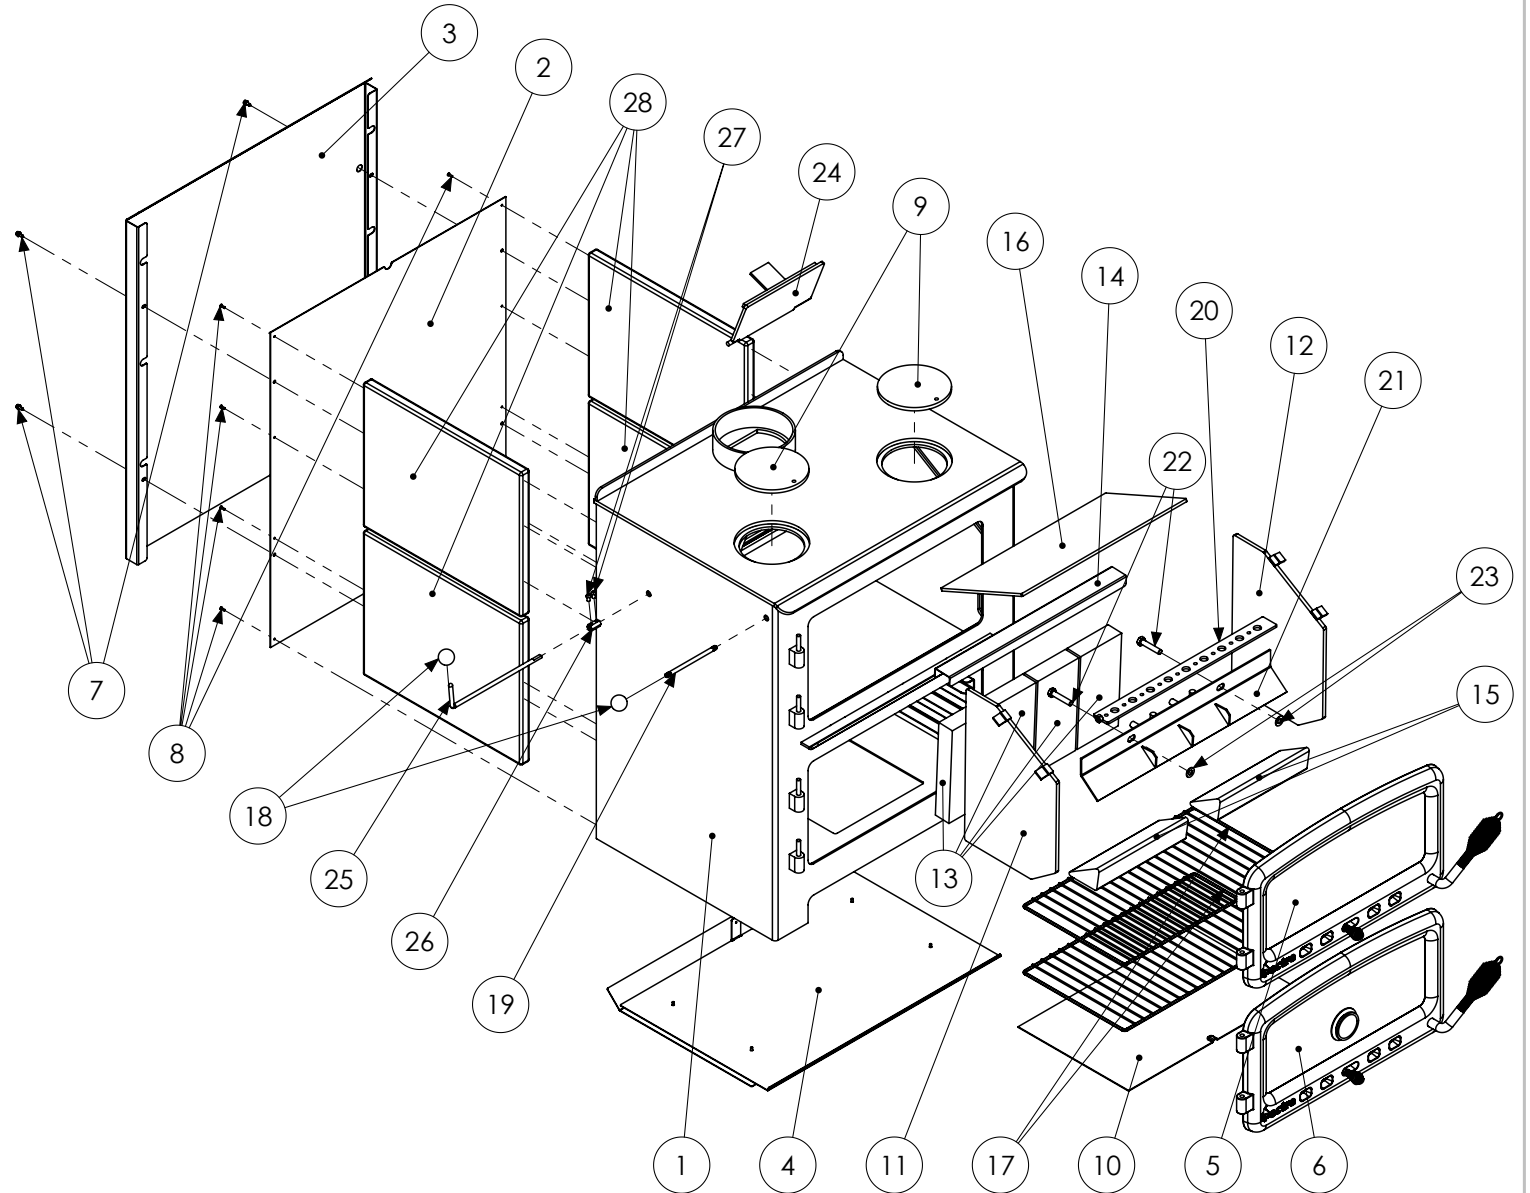

ITEM NO	PART NUMBER	REV	DESCRIPTION	QTY
1	N106-010	C	BBO Chassis	1
2	N106-043	A	BBO Shield Rear Inner	1
3	N106-044	A	BBO Shield Rear Outer	1
4	N106-053	B	BBO Bottom Shield	1
5	N106-059	C	BBO Door Top	1
6	N106-060	B	BBO Door Bottom	1
7	N920-034		Hexagon Flange Head Tapping Screw ST4.8X13	5
8	N920-032		Blind Rivet 3.2x10 SS	8
9	N106-041	B	BBO Cooking Disc	2
10	N106-029	A	BBO Inspection Plate	1
11	N106-069	A	BBO Firebox Shield Left	1
12	N106-070	A	BBO Firebox Shield Right	1
13	N900-006	A	Brick (230 x 115 x 38)	4
14	N106-073	A	BBO Brick Retainer	1
15	N900-025	A	Brick Front 250	2
16	N106-077	A	BBO Baffle Plate (463 x 248 x 6)	1
17	N106-074	A	BBO Wire Rack	2
18	N900-056	A	Bakelite Knob	2
19	N900-021	A	Air Slide Rod 140	1
20	N900-093	B	Air Slide Type 4	1
21	N106-028	A	BBO Air Deflector Primary	1
22	N920-071		Hex Set Screw SS M10 x 50mm	2
23	N920-057		Washer SS M10 x 21 x 1.2	2
24	N106-042	A	BBO Damper	1
25	N900-091	A	Baker Handle Rod	1
26	N920-064		Coupling M8 x 25	1
27	N920-009		Button Head Socket Screw M6 X 10	2
28	N106-075	A	BBO Insulation	4

All dimensions are in mm DO NOT SCALE DRAWING

Scale: 1:50 A4 Sheet 2 of 8

ITEM	PART NO	REV	DESCRIPTION	QTY.
1	N900-136	A	Nectre Door Big Casting	1
2	N900-133	A	Nectre Door Big Air Slide Retainer	1
3	N900-134	A	Nectre Door Big Air Slide Rod	1
4	N900-135	A	Nectre Door Big Air Slide Slotted	1
5	N106-058	A	BBO Door Air Slide Mesh	1
6	N900-090	B	Nectre Door Big Glass	1
7	N900-140	A	Nectre Door Glass Retainer	2
8	N900-141	B	Nectre Door Handle	1
9	N900-143	B	Nectre Door Latch Stop	1
10	N900-144	B	Nectre Door Latch	1
11	N900-029	A	Door Handle Coil	1
12	N900-088	B	Handle Spring Small	1
13	N920-001		Washer M12 x 24 x 1.5	2
14	N920-024		Button Head Socket Screw SS M5 X 8	6
15	N920-028		Hexagon Nut Prevailing Torque M12	1
16	N920-029		Washer M5 x 10 x 1	2
17	N900-106	B	Nectre Door Big Fibreglass Rope	1
18	N900-107	B	Nectre Door Big Glass Seal	1